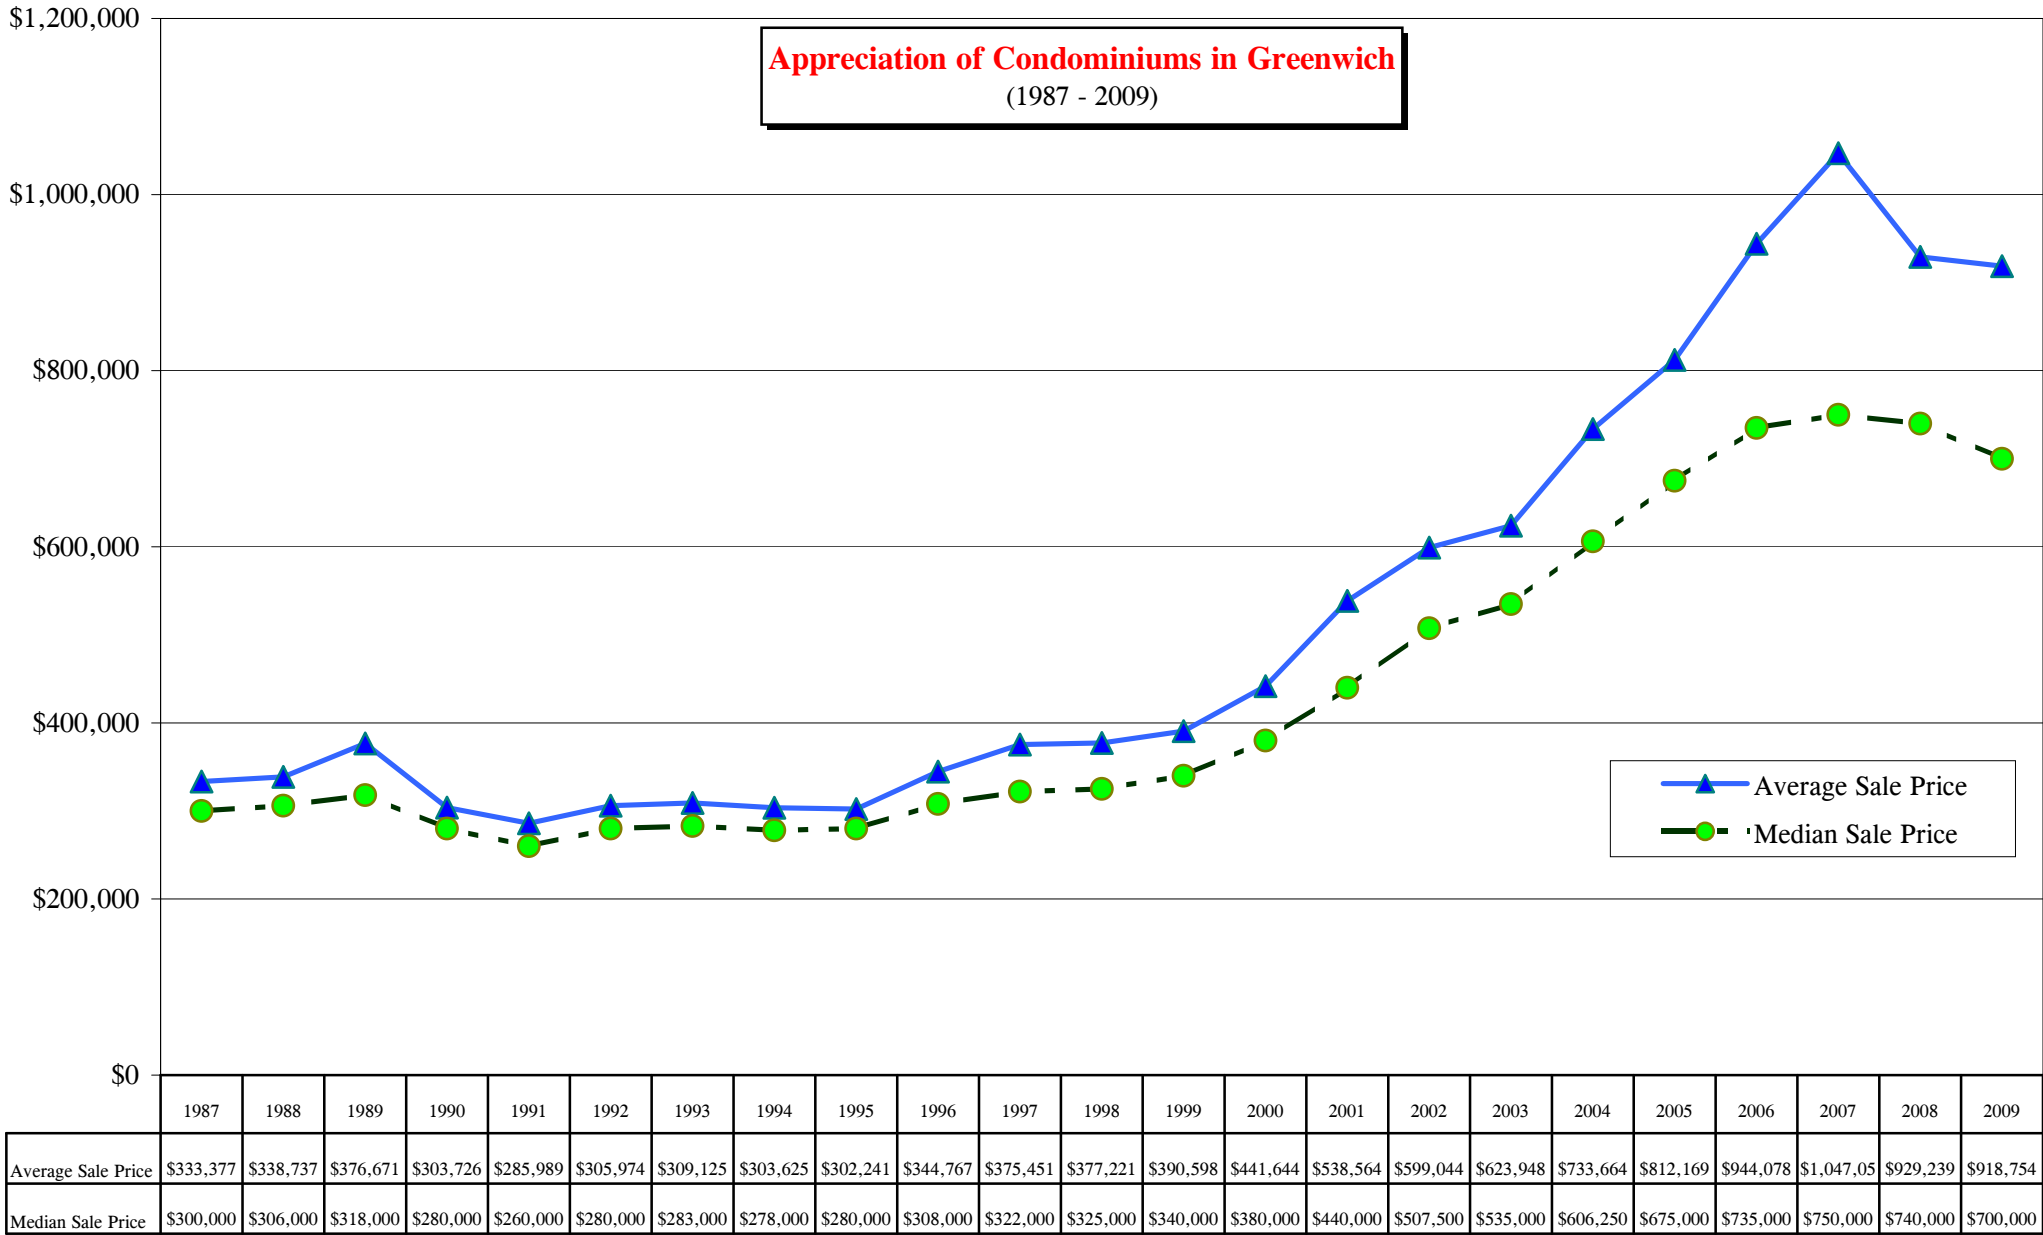

# SHORE & COUNTRY

PROPERTIES

**Appreciation of Condominiums in Greenwich**  
(1987 - 2009)

Sources: serachGreenwich.net, Greenwich MLS and Greenwich Record of Real Estate Sales