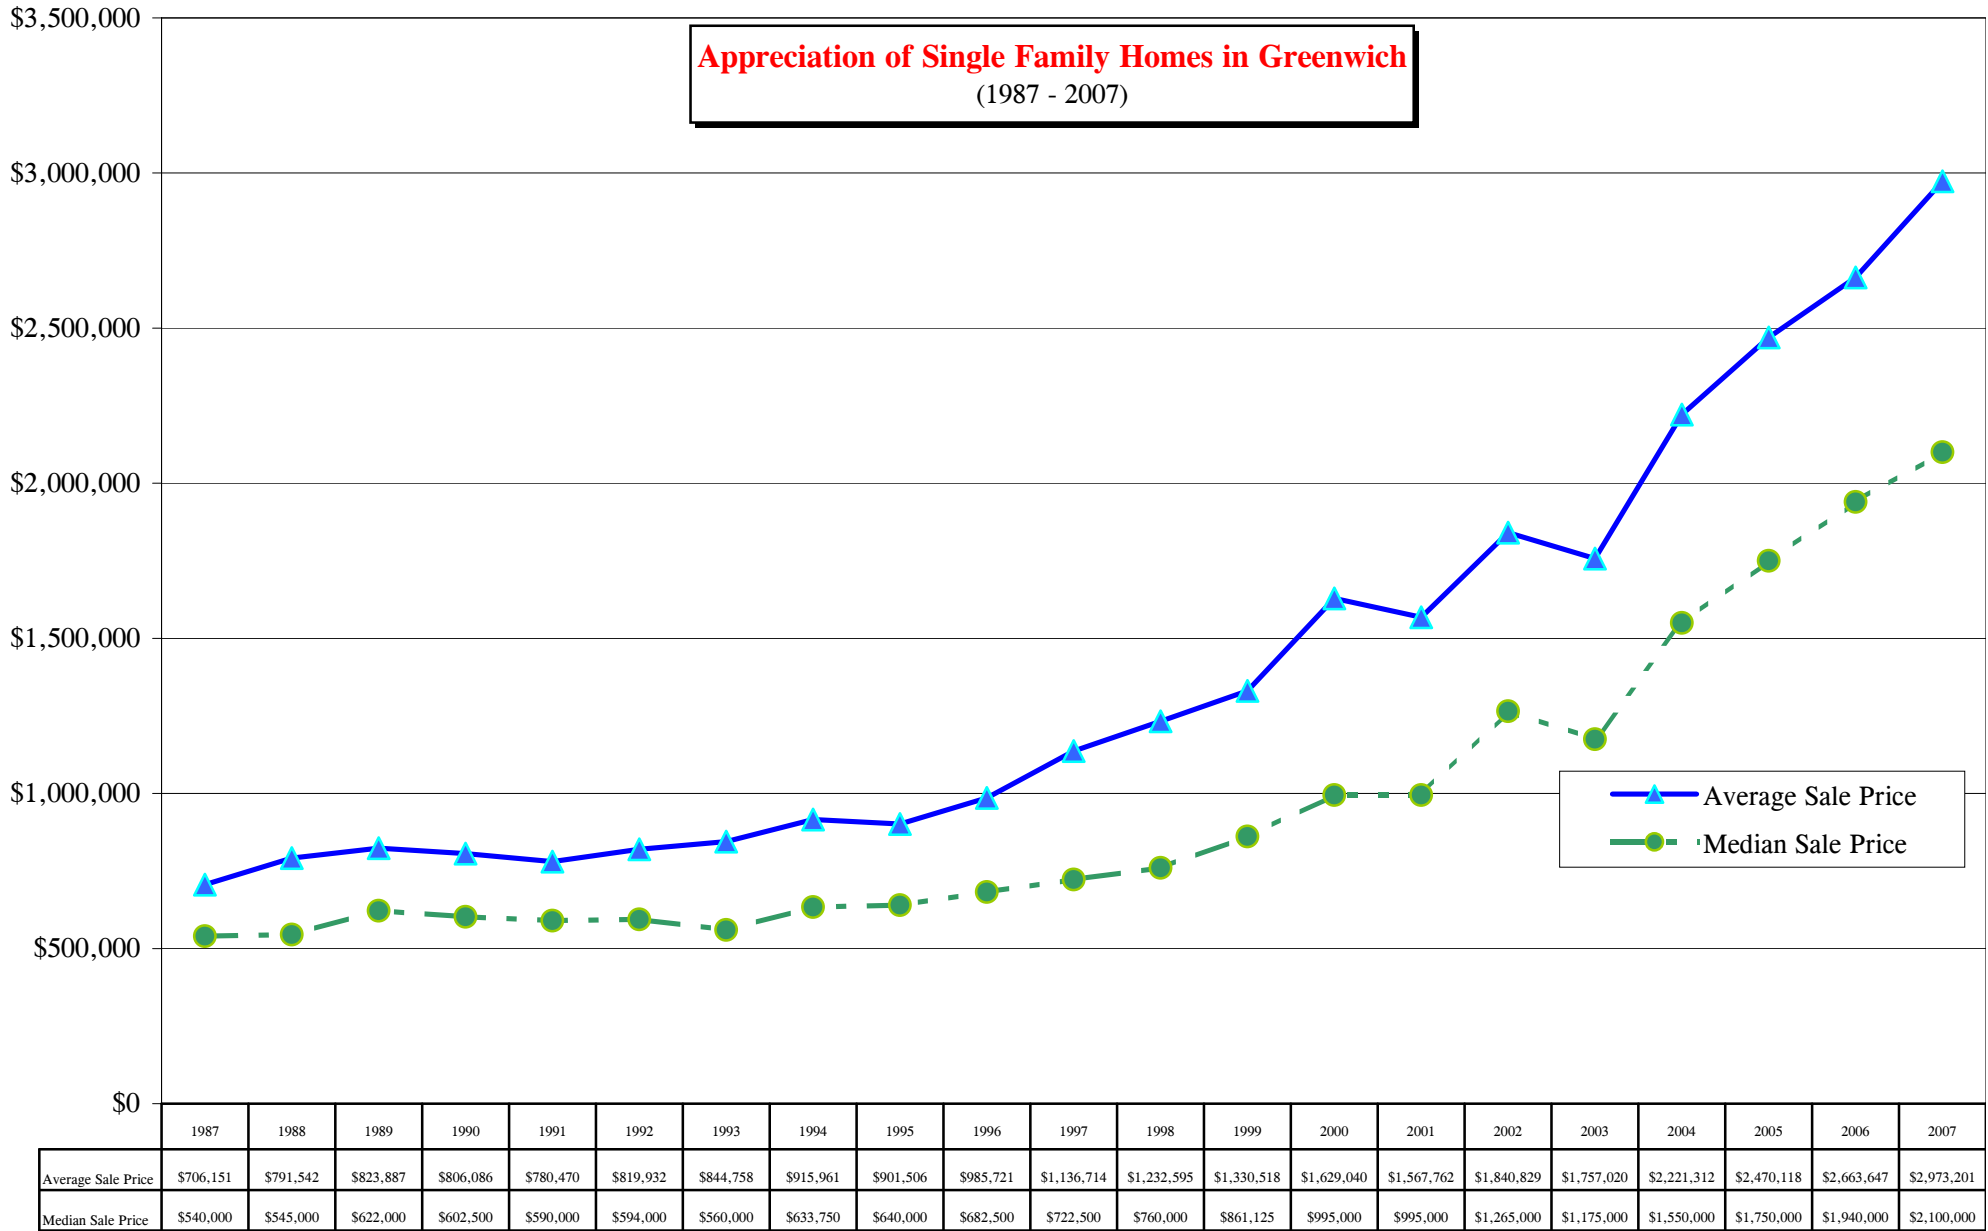

# SHORE & COUNTRY

PROPERTIES

**Appreciation of Single Family Homes in Greenwich**  
(1987 - 2007)

Sources: serachGreenwich.net, Greenwich MLS and Greenwich Record of Real Estate Sales